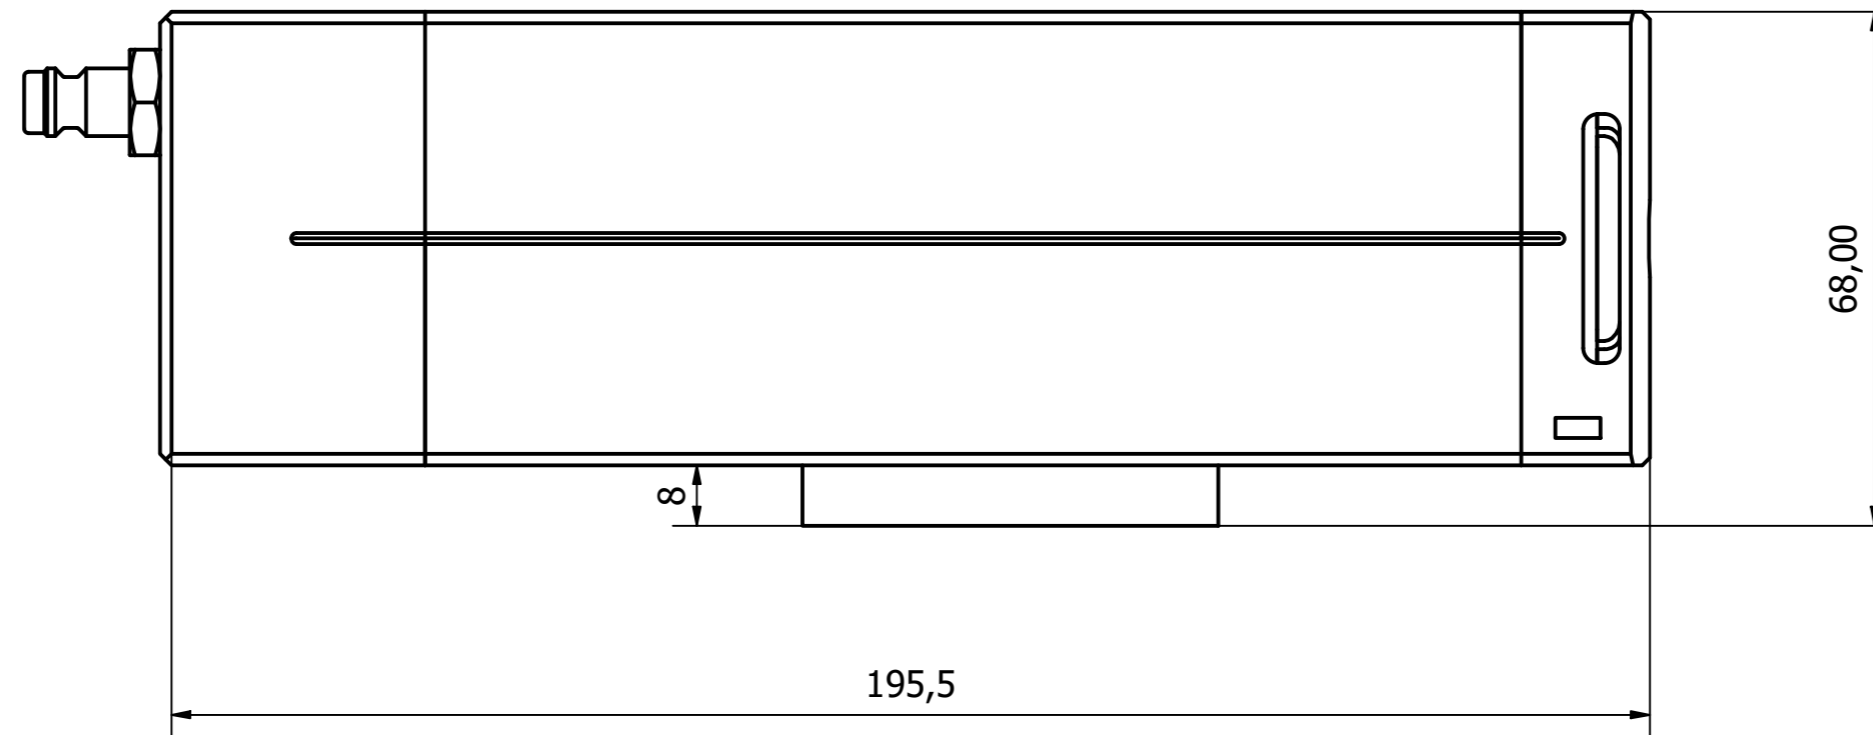

BOTTOM VIEW

SIDE VIEW

Designed by rikupasanen	Checked by	Approved by	Date 27.5.2019	Date
			4S Shot Watch	
			General Dimensions	Edition 1 / 1