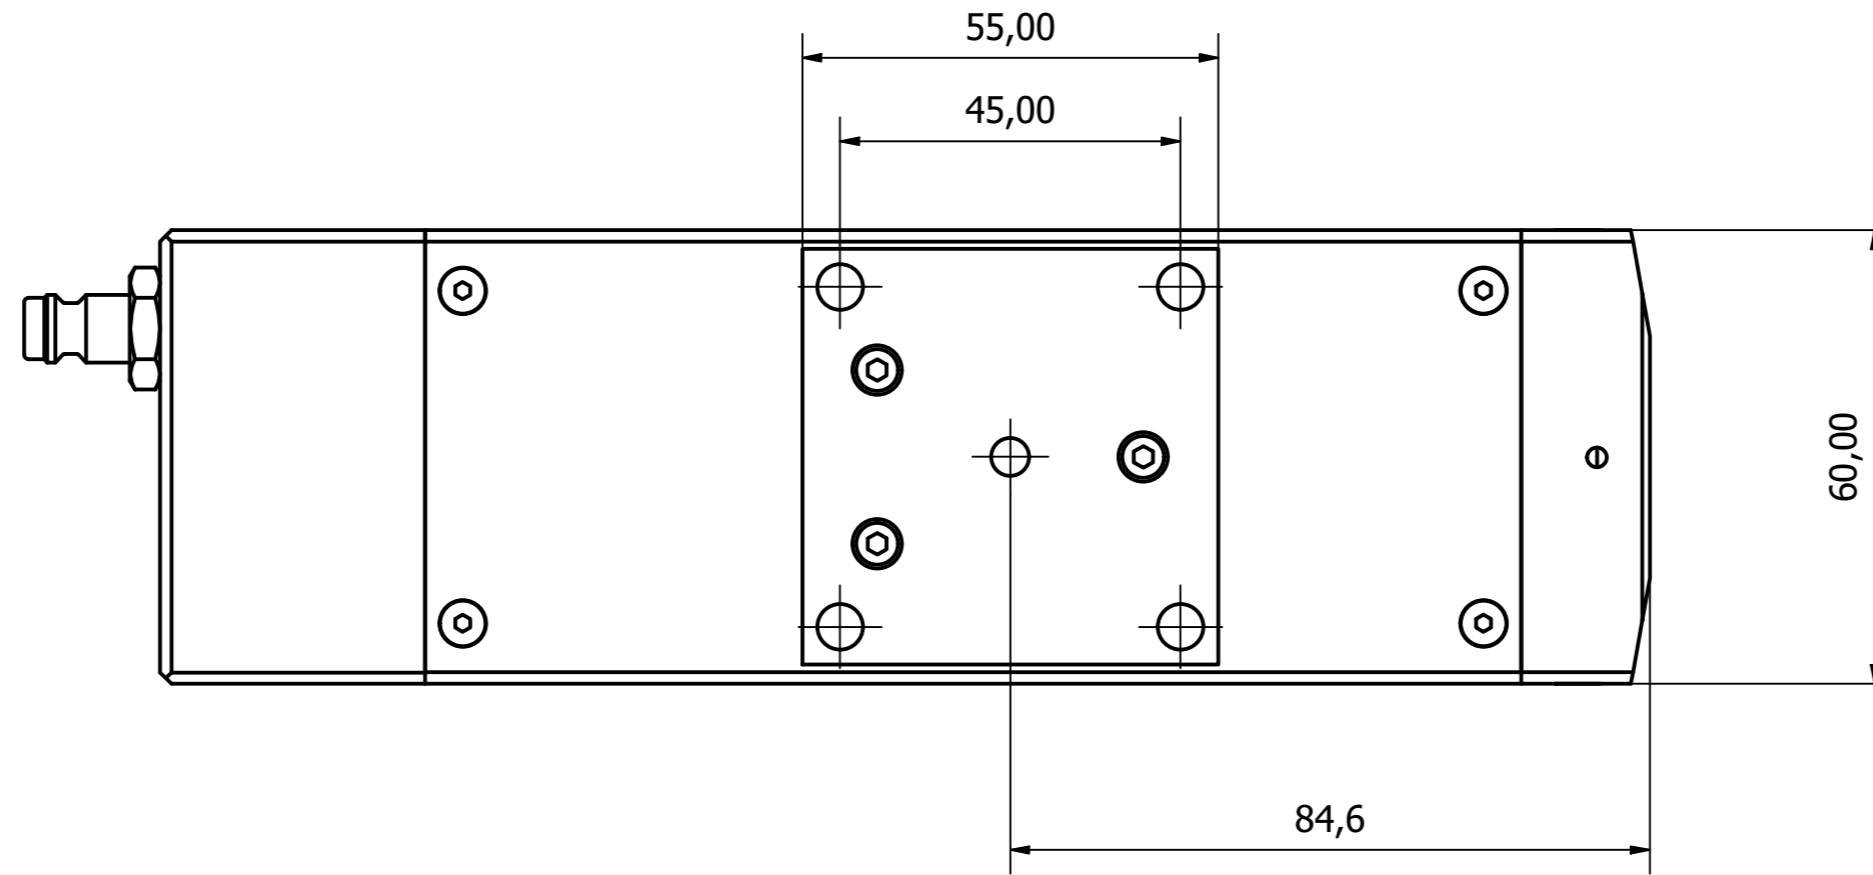

BOTTOM VIEW

SIDE VIEW

Designed by rikupasanen	Checked by	Approved by	Date 27.5.2019	Date
			4S Shot Watch	
			General Dimensions	Edition 1 / 1